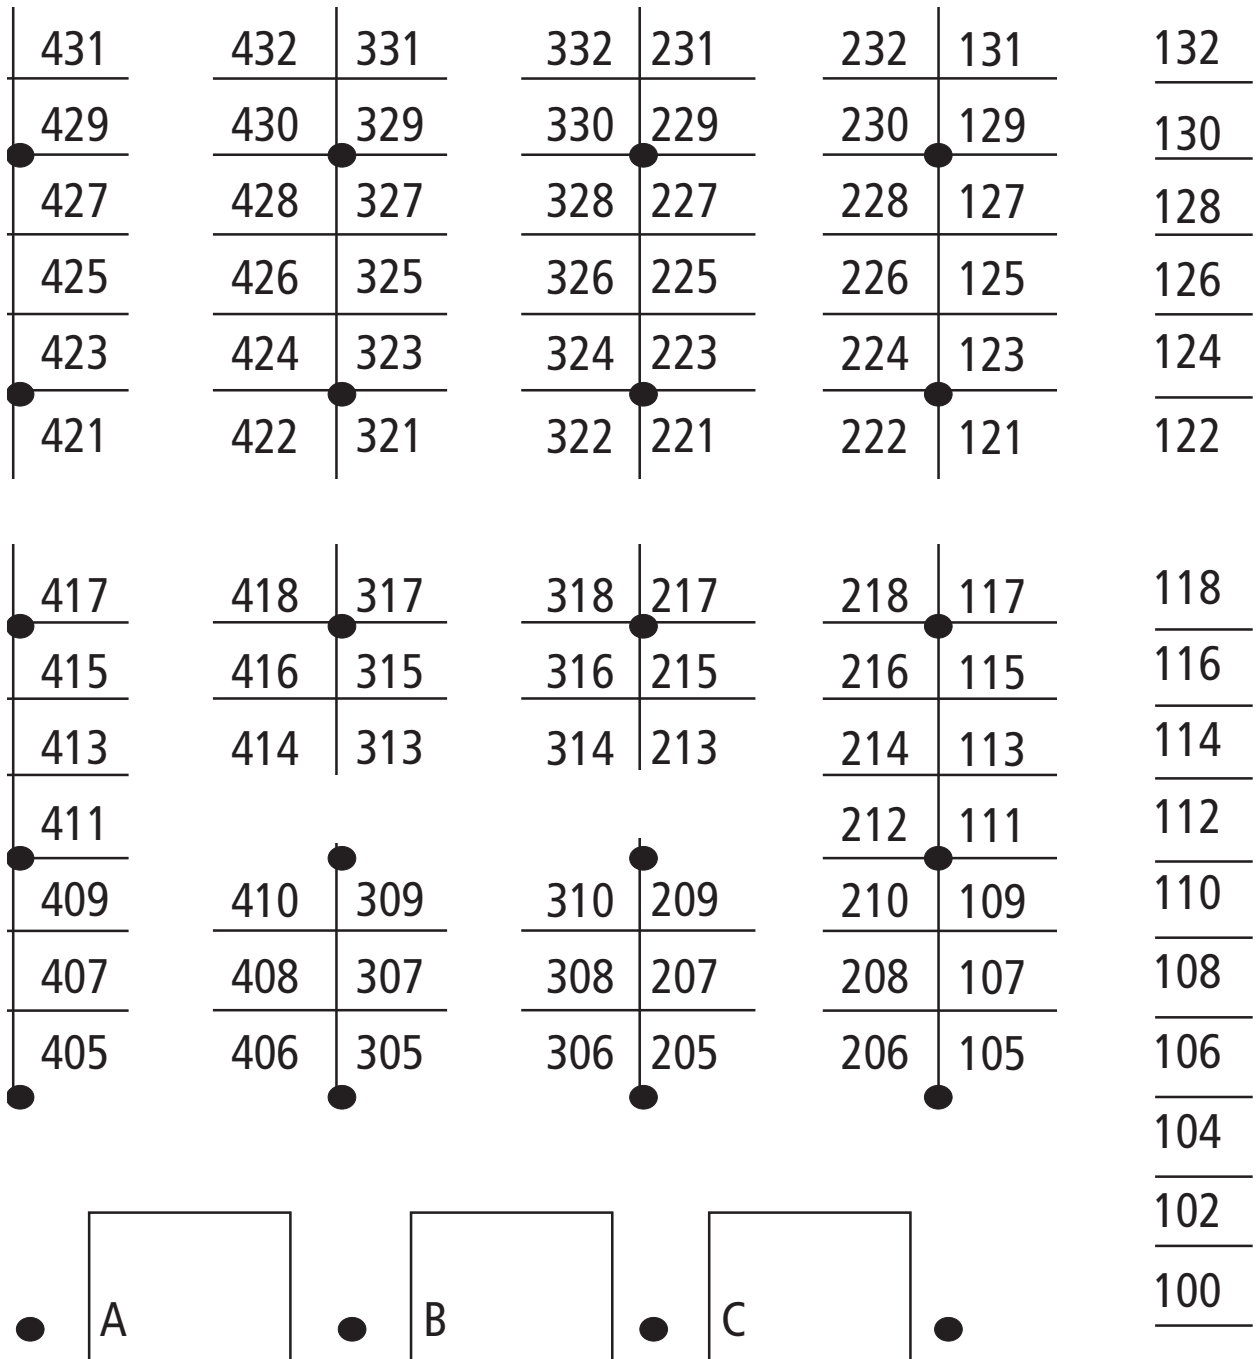

NASSAU COLISEUM HOME SHOW FLOOR PLAN

NASSAU VETERANS MEMORIAL COLISEUM

ENTRANCE